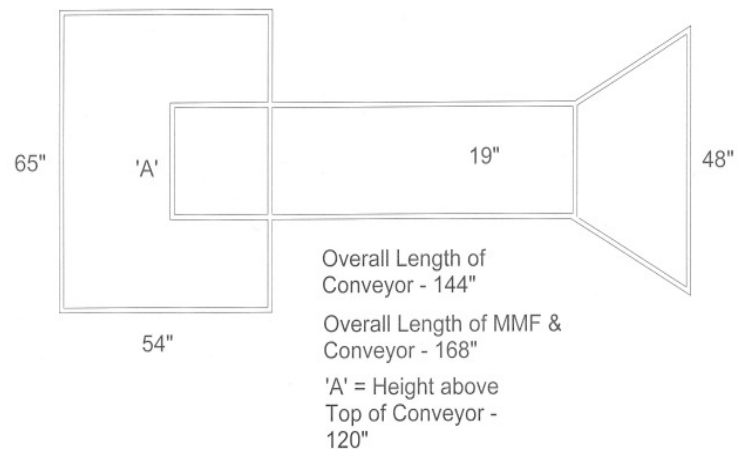

Specifications:

MMF Machine:

Power: 240V, 1PH, 40 AMP
3HP main drive

Weight: 2,008 lbs.

Height: 30"

Width: 60"

Depth: 19"

Input Hopper:

24" x 24" x 19" high

Conveyor:

Power: 120V, 1PH, 15 AMP
1 1/2 HP motor

Variable Speed Control: Leeson #MM23101

PVC Conveyor Belt: 16" wide; 16" cleat spacing; 3" cleats

Machine Stand:

Height: 60"

Width: 62" x 54"